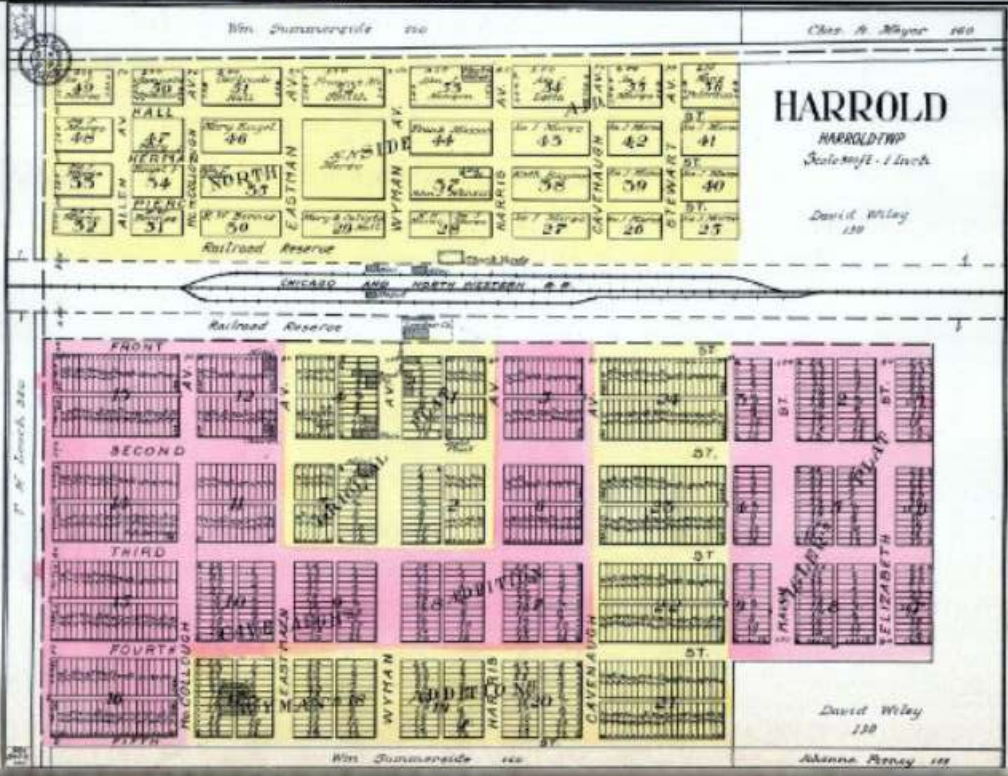

FOR SECTION 3 SEE PAGE 26

Township 110 North, Range 75 West and  
Part of Township 108 North, Range 75 West of the 4th P. 36

  
**MAP OF**  
**ROUSSEAU**  
**TOWNSHIP**  
 Scale 1 1/2 inches to 1 mile

Part of Township 110 North, Range 77 West of the 5th P. M.