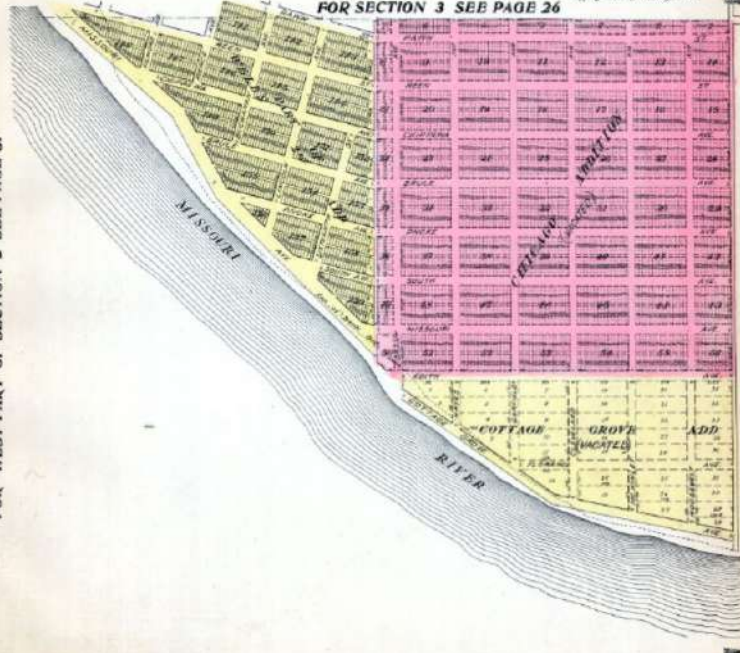

PART OF THE CITY OF PIERRE AND ENVIRONS

SECTION 10

Scale 400 feet to 1 inch

T. 110 N., R. 79 W. of the 56 P. M.

Copyright 1905 by Geo. E. Goble & Co.

FOR SECTION 3 SEE PAGE 26