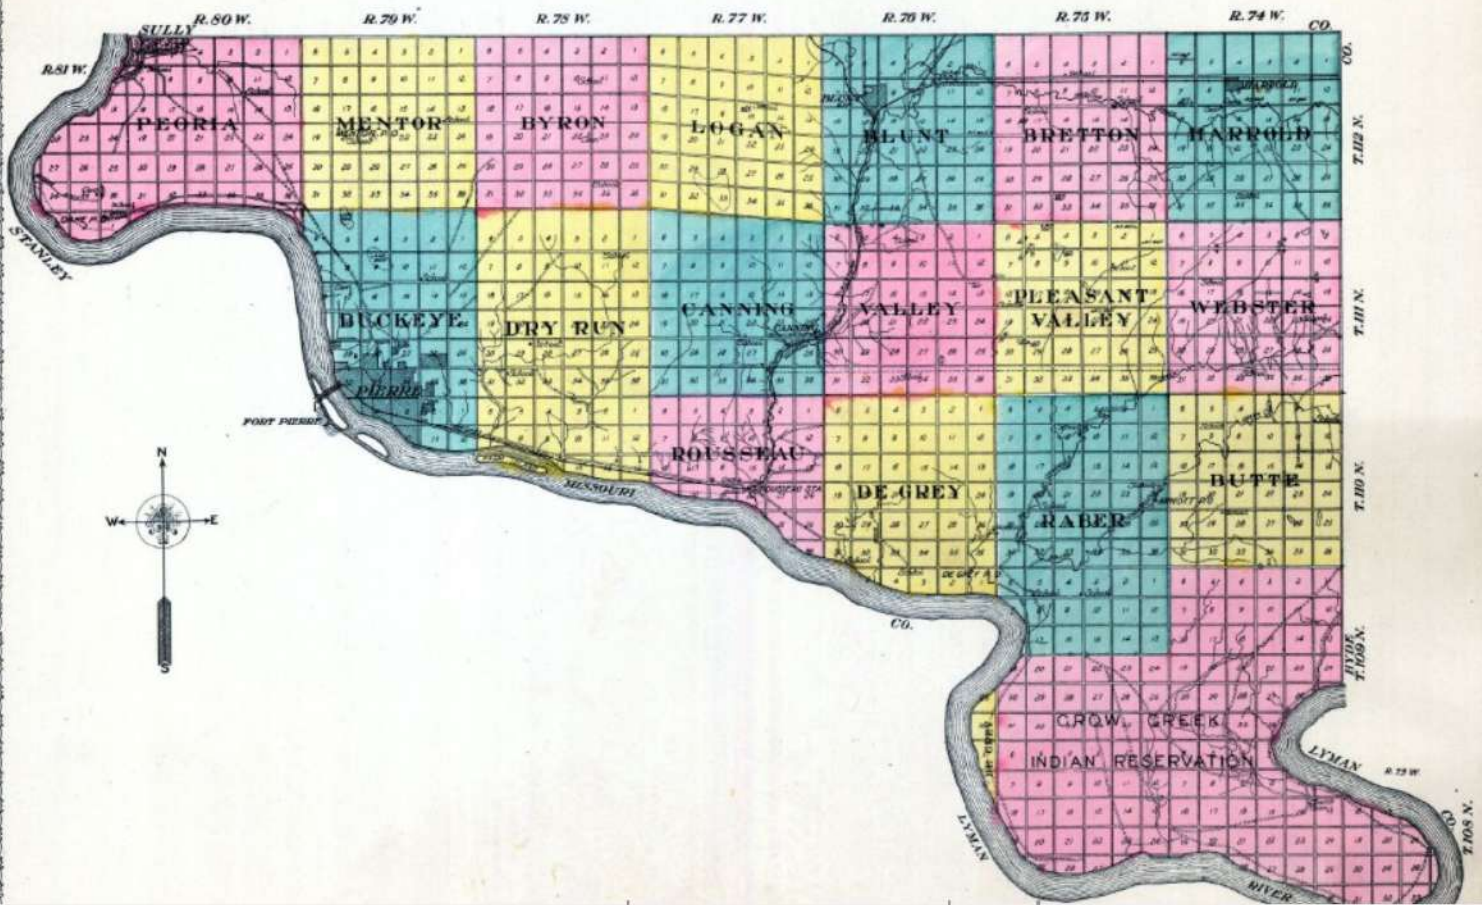

HUGHES COUNTY

SOUTH DAKOTA

Copyright 1916 by Geo. A. Ogle & Co.

Scale $\frac{3}{8}$ of 1 inch to 1 mile