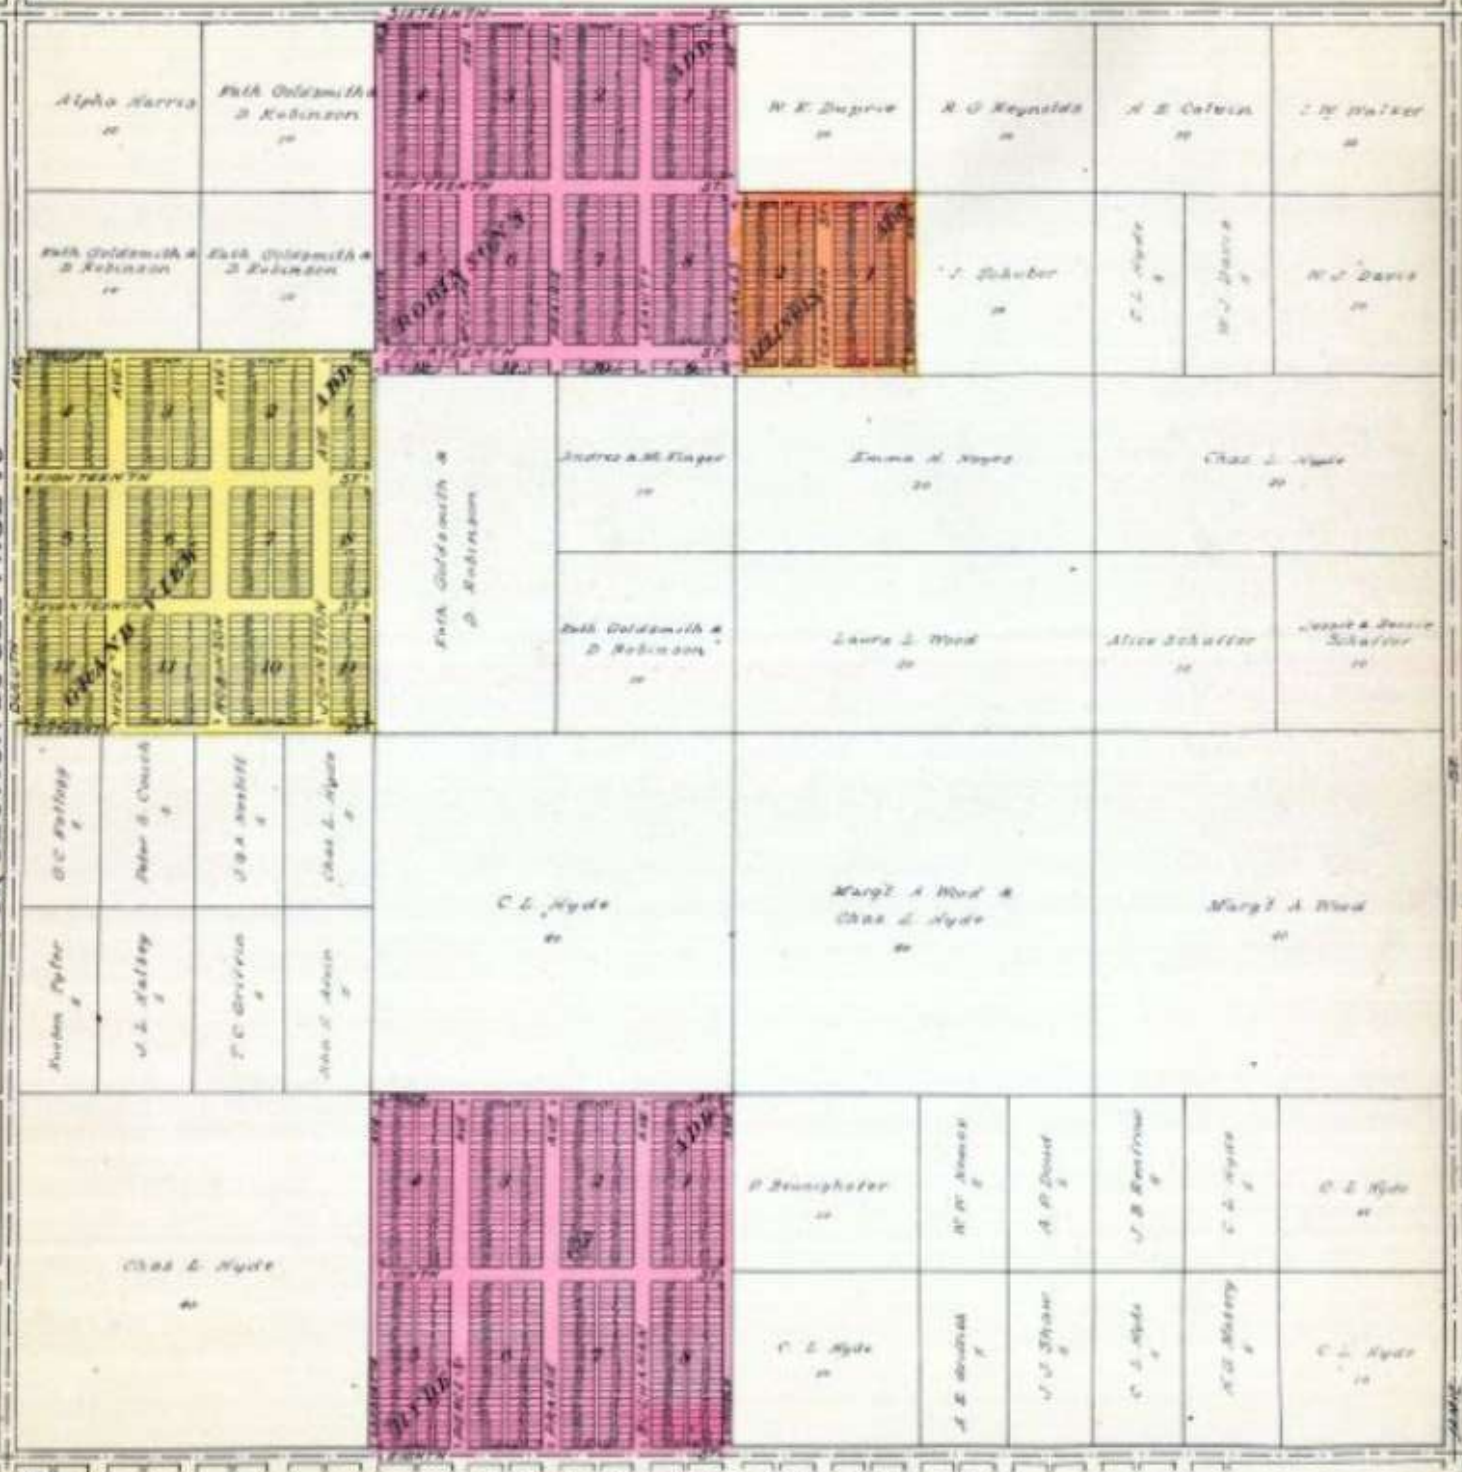

THE CITY OF **PIERRE** AND ENVIRONS

SECTION 27

Scale 400 feet to 1 inch

T. 111 N., R. 79 W. of the 5th P. M.

Copyright 1905 by Geo. A. Ogle & Co.

FOR SECTION 28 SEE PAGE 15

FOR SECTION 26 SEE PAGE 29

FOR SECTION 34 SEE PAGE 23