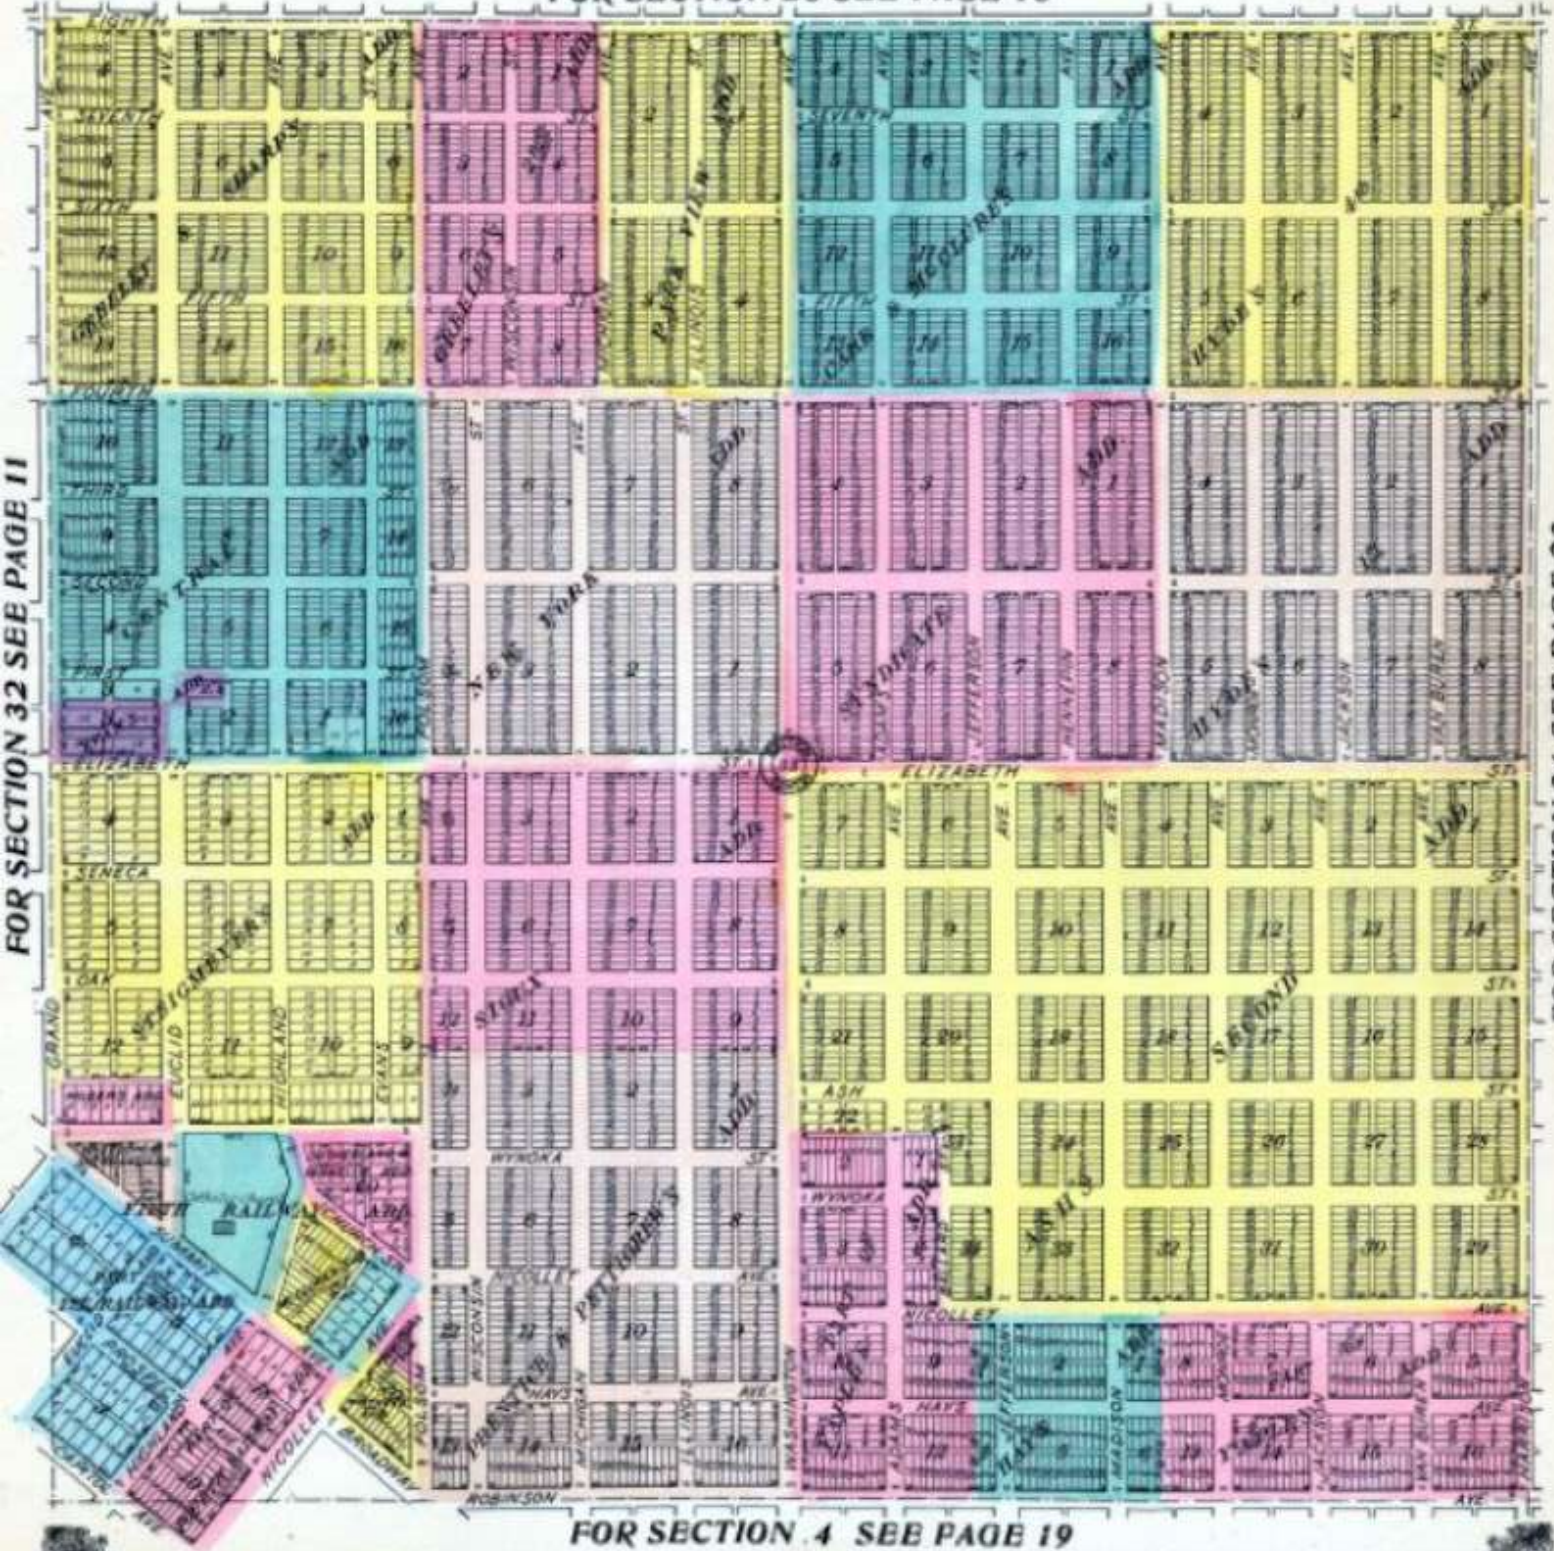

THE CITY OF PIERRE AND ENVIRONS

SECTION 33

Scale 400 feet to 1 inch

T. 111 N., R. 79 W. of the 5th P. M.

Copyright 1906 by Geo. A. Doyle & Co.

FOR SECTION 28 SEE PAGE 15

FOR SECTION 32 SEE PAGE 11

FOR SECTION 34 SEE PAGE 23

FOR SECTION 4 SEE PAGE 19