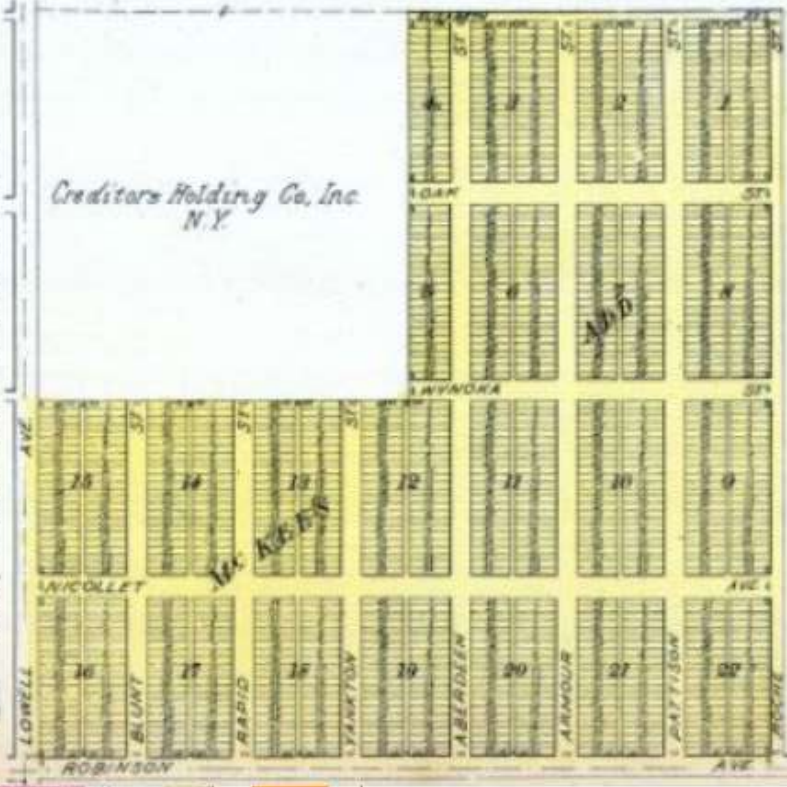

Copyright 1916 by Geo. A. Ogle & Co.

FOR SECTION 34 SEE PAGE 23

THE CITY OF **PIERRE** AND ENVIRONS

SECTION 27

Scale 400 feet to 1 inch

T. 111 N., R. 79 W. of the 5th P. M.

Copyright 1905 by Geo. A. Ogle & Co.