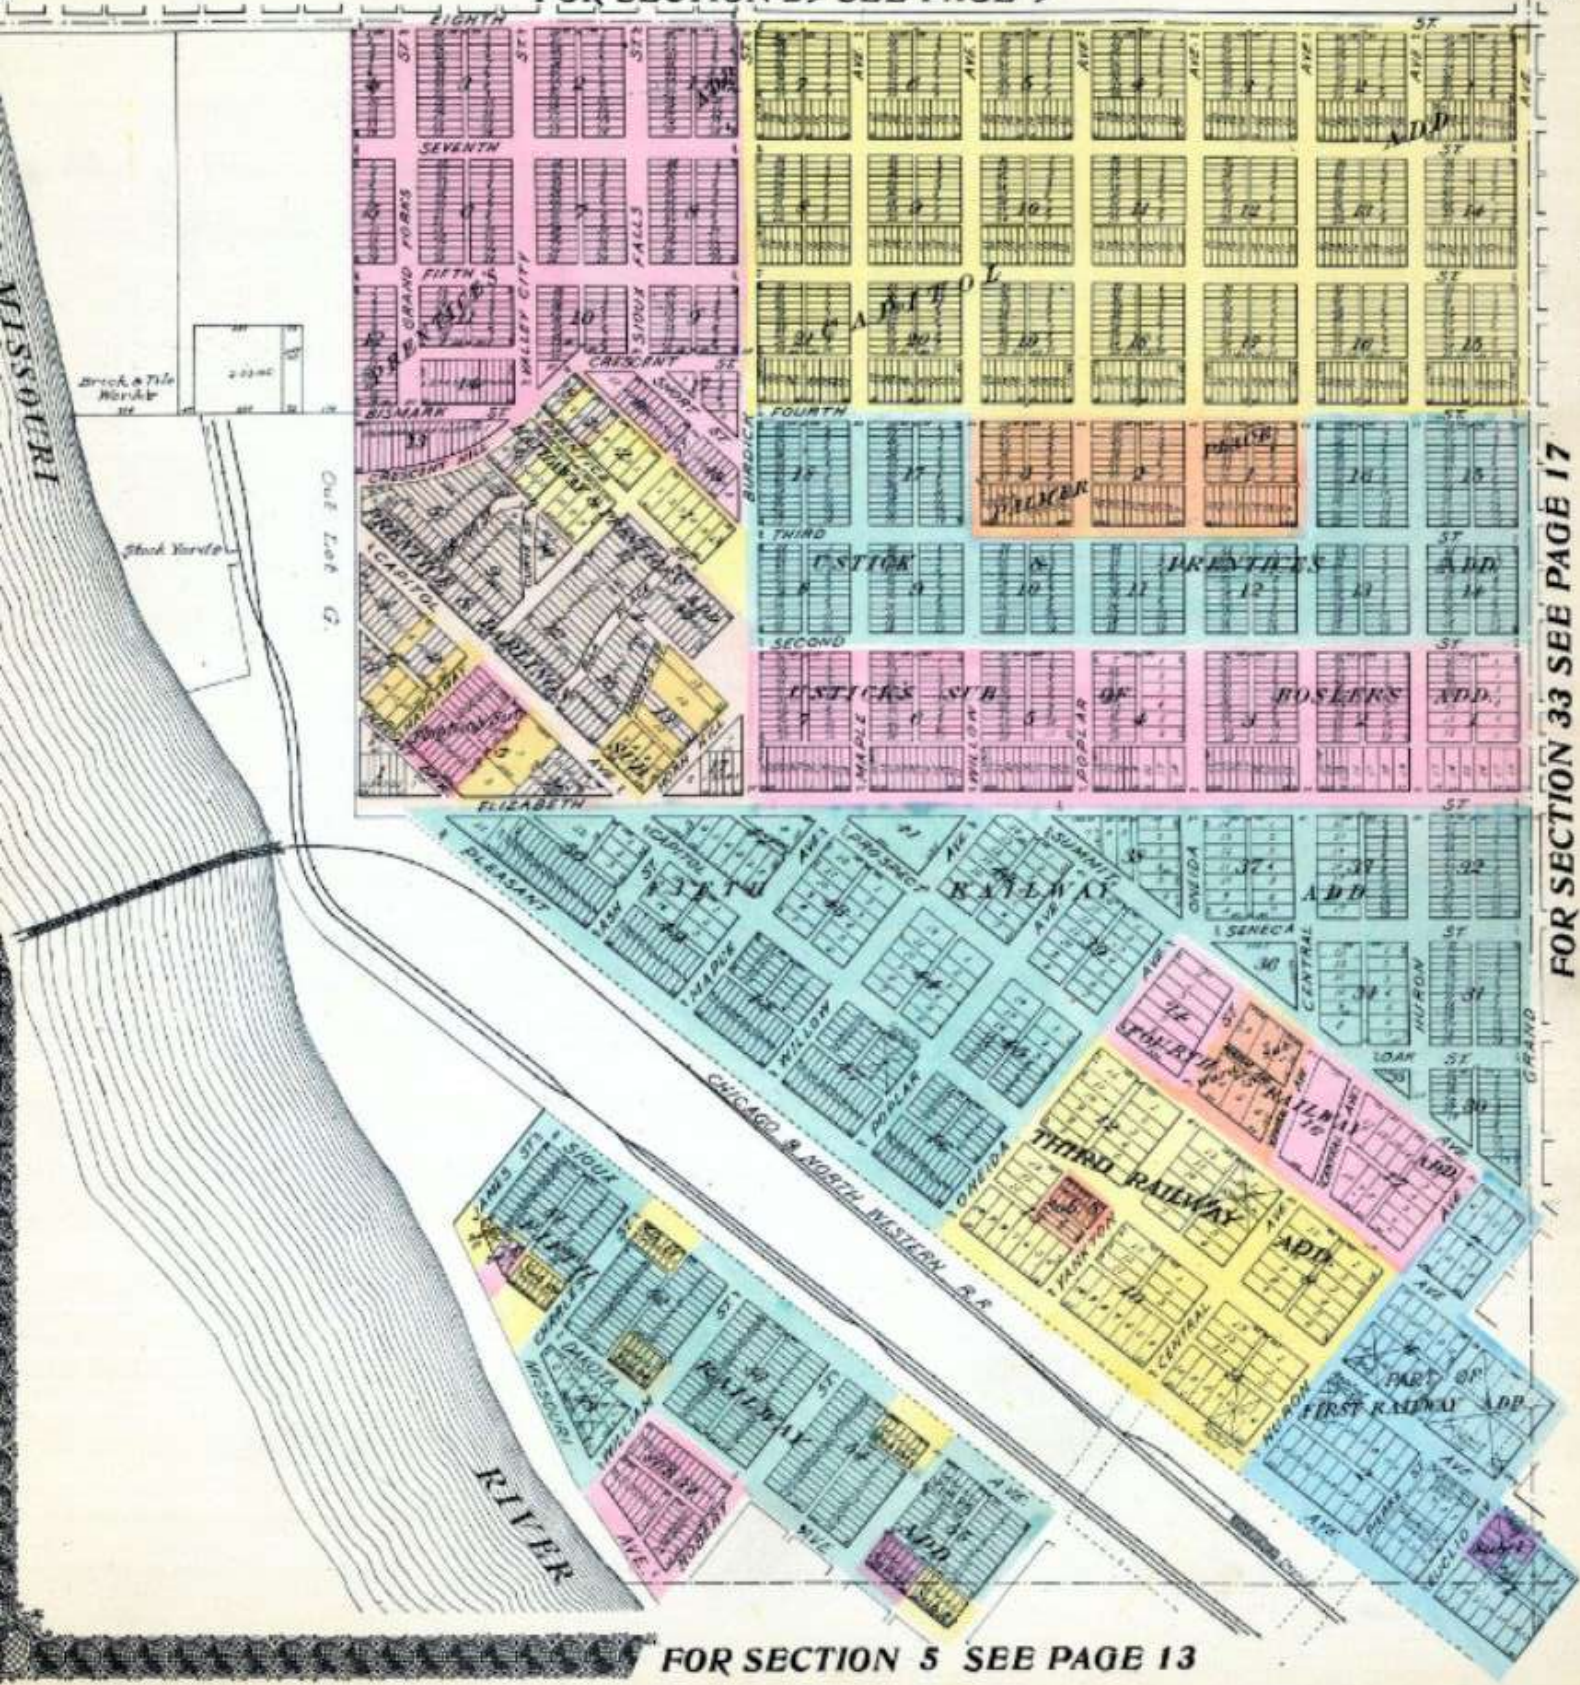

PART OF
THE CITY OF PIERRE AND ENVIRONS
SECTION 32

Scale 400 feet to 1 inch

T. 111 N., R. 79 W. of the 5th P. M.

See Page 13 for subdivision names indicated by numbers.

Copyright 1916 by Geo. A. Ogle & Co.

FOR SECTION 29 SEE PAGE 9

FOR SECTION 33 SEE PAGE 17

FOR SECTION 5 SEE PAGE 13