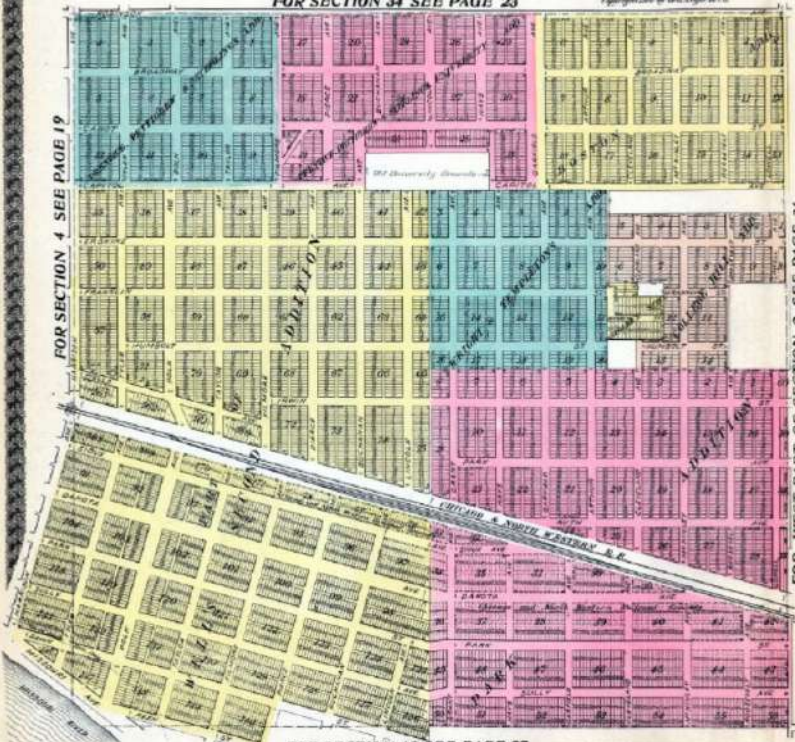

PART OF THE CITY OF PIERRE AND ENVIRONS

SECTION 3

Scale 400 feet to 1 inch

T. 110 N., R. 79 W. of the 56 P. M.

Copyright 1905 by Geo. E. Goble & Co.

FOR SECTION 34 SEE PAGE 23

FOR SECTION 4 SEE PAGE 19

FOR WEST PART OF SECTION 2 SEE PAGE 31

FOR SECTION 10 SEE PAGE 27