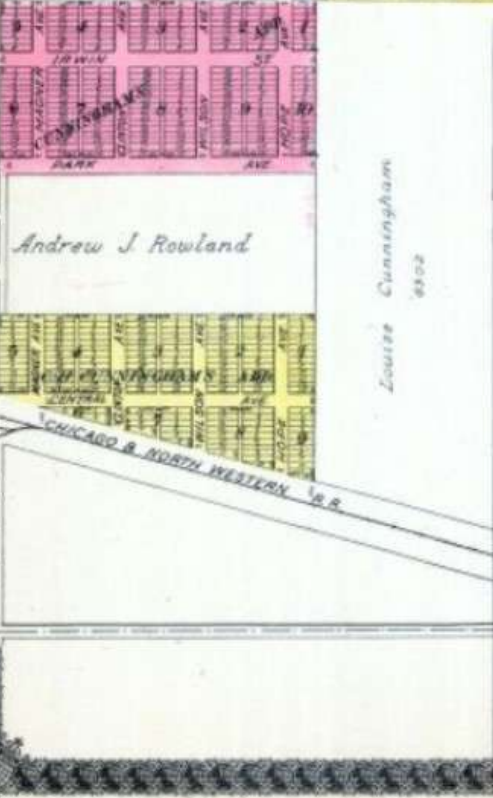

FOR SECTION 3 SEE PAGE 26

MISSOURI

RIVER