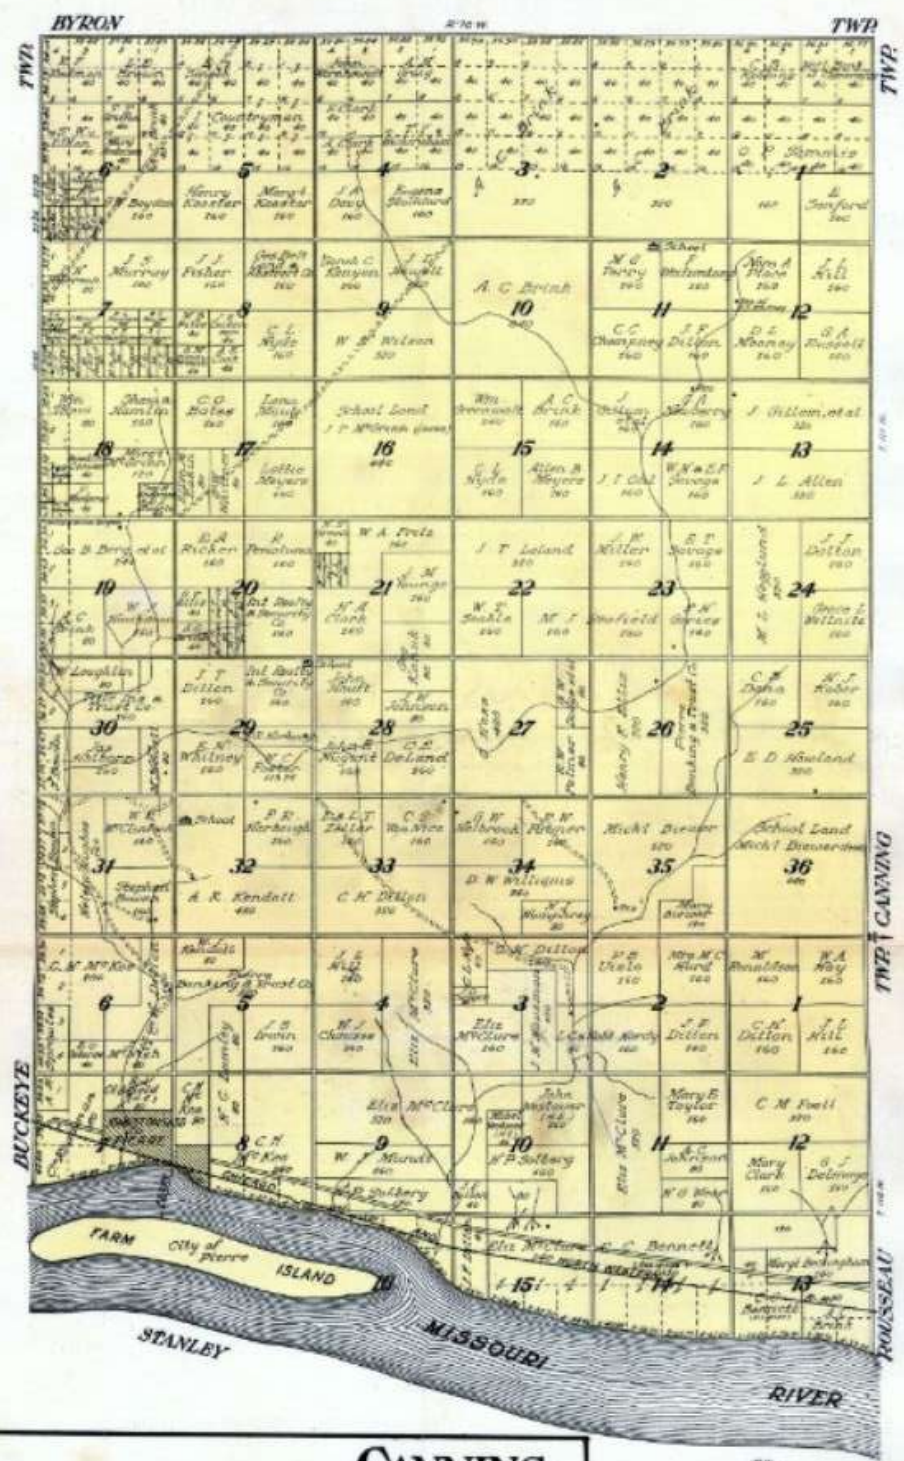

Township 111 North, Range 78 West and
Part of Township 110 North, Range 78 West of the 6th P. M.